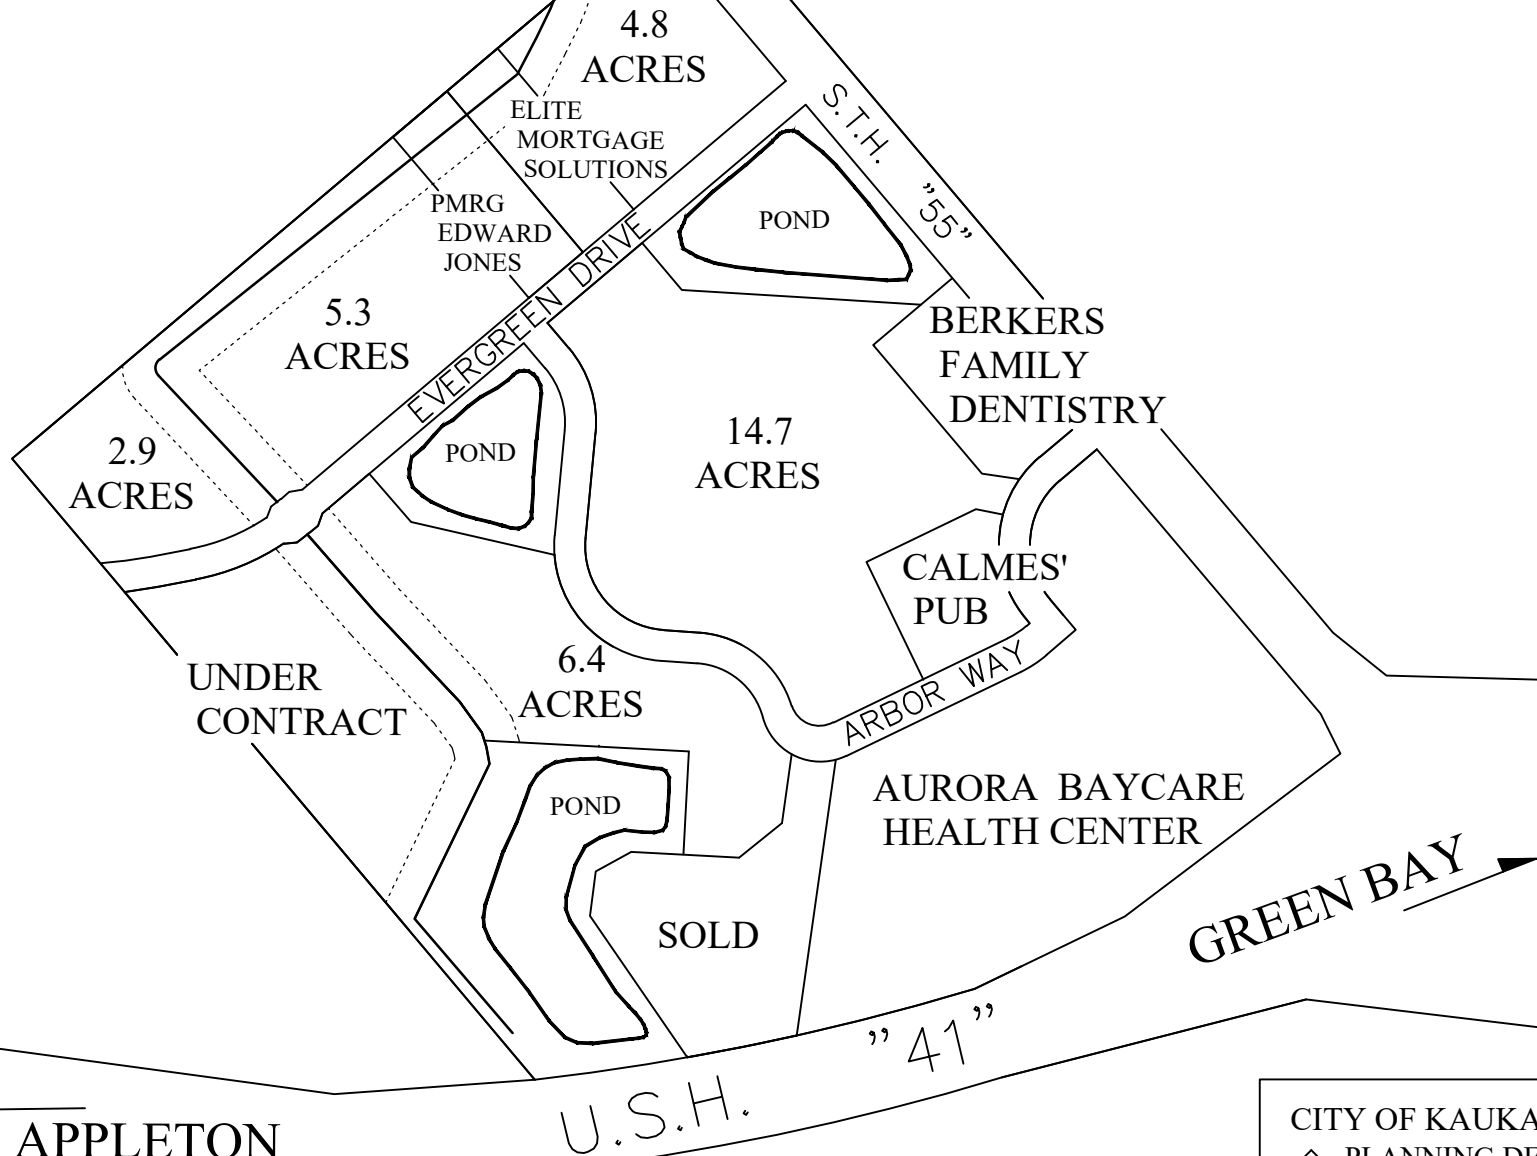

CITY OF KAUKAUNA COMMERCE CROSSING

← APPLETON

GREEN BAY →

CITY OF KAUKAUNA
PLANNING DEPT.
APRIL 13, 2021
DRAWN BY JH

↑
NORTH