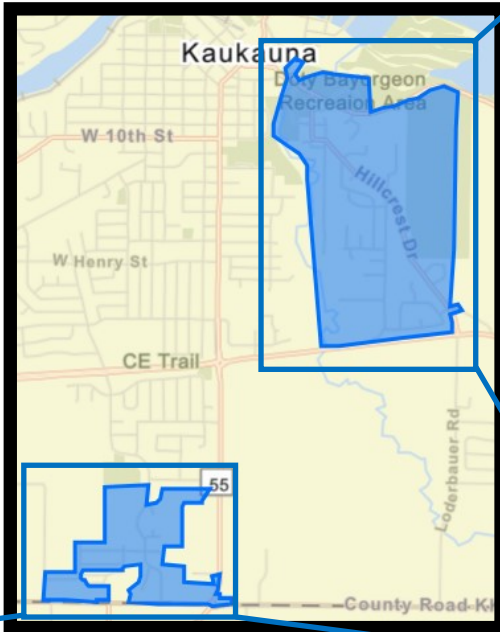

# PROPOSED WORK ZONES FOR THE WEEK OF 7/31/2023 to 8/6/2023

**Shoulder Work Only—No Lane Closures  
Anticipated for This Week**

- \*NEW\* FIBER NETWORK
- CONSTRUCTION
- DODGE ST
- ISLAND ST
- POOL RD
- E 8TH ST
- E 9TH ST
- E 10TH ST
- E 11TH ST
- BOYD AVE
- CLEVELAND AVE
- YORKSHIRE AVE
- PETERS RD
- MAES CT
- AMBER ROSE CT
- CHERRY ST
- PEACH TREE CT
- PLUM TREE CT
- FIG TREE CT
- ORCHARD DR
- EDGEWOOD DR
- PARKER LN
- HILLCREST DR
- RIDGE CT
- EAGLES CT
- FOREST EDGE DR
- WOODLAND LN
- CR Q
- WINDSOR CT
- STAFFORD LN
- NOTTINGHAM LN

- EXISTING FIBER
- NETWORK
- CONSTRUCTION
- LEMONGRASS WAY
- SWEET MEADOW LN
- SPRINGCREST DR
- FIELDCREST DR
- NIKKI LN
- CORIANDER CT
- COUNTY ROAD KK
- STATE HIGHTWAY 55
- CILANTRO LN
- NEWTON LE CT
- SUNNY MEADOWS DR
- RIDGECREST LN