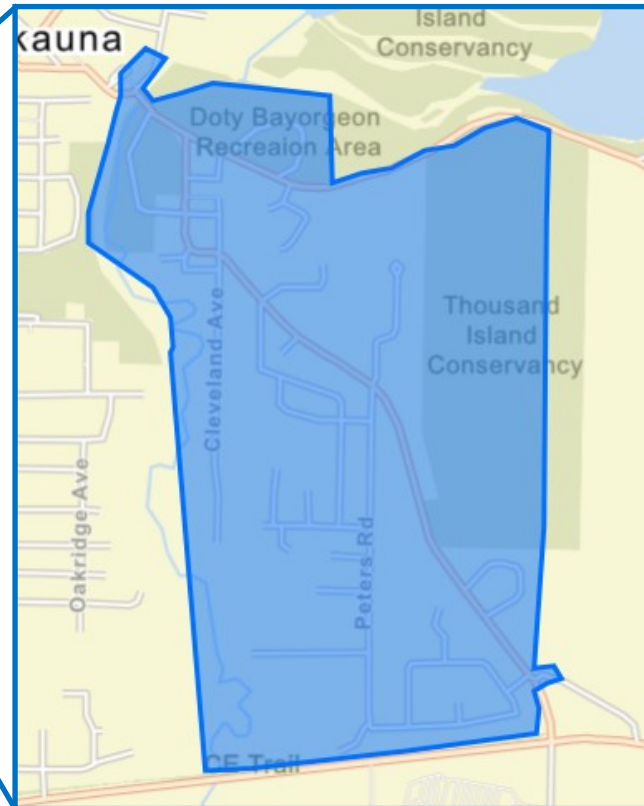

# PROPOSED WORK ZONES FOR THE WEEK OF 7/31/2023 to 8/6/2023

**Shoulder Work Only—No Lane Closures  
Anticipated for This Week**

- \*NEW\* FIBER NETWORK
- CONSTRUCTION
- DODGE ST
- ISLAND ST
- POOL RD
- E 8TH ST
- E 9TH ST
- E 10TH ST
- E 11TH ST
- BOYD AVE
- CLEVELAND AVE
- YORKSHIRE AVE
- PETERS RD
- MAES CT
- AMBER ROSE CT
- CHERRY ST
- PEACH TREE CT
- PLUM TREE CT
- FIG TREE CT
- ORCHARD DR
- EDGEWOOD DR
- PARKER LN
- HILLCREST DR
- RIDGE CT
- EAGLES CT
- FOREST EDGE DR
- WOODLAND LN
- CR Q
- WINDSOR CT
- STAFFORD LN
- NOTTINGHAM LN

- EXISTING FIBER
- NETWORK
- CONSTRUCTION
- LEMONGRASS WAY
- SWEET MEADOW LN
- SPRINGCREST DR
- FIELDCREST DR
- NIKKI LN
- CORIANDER CT
- COUNTY ROAD KK
- STATE HIGHTWAY 55
- CILANTRO LN
- NEWTON LE CT
- SUNNY MEADOWS DR
- RIDGECREST LN