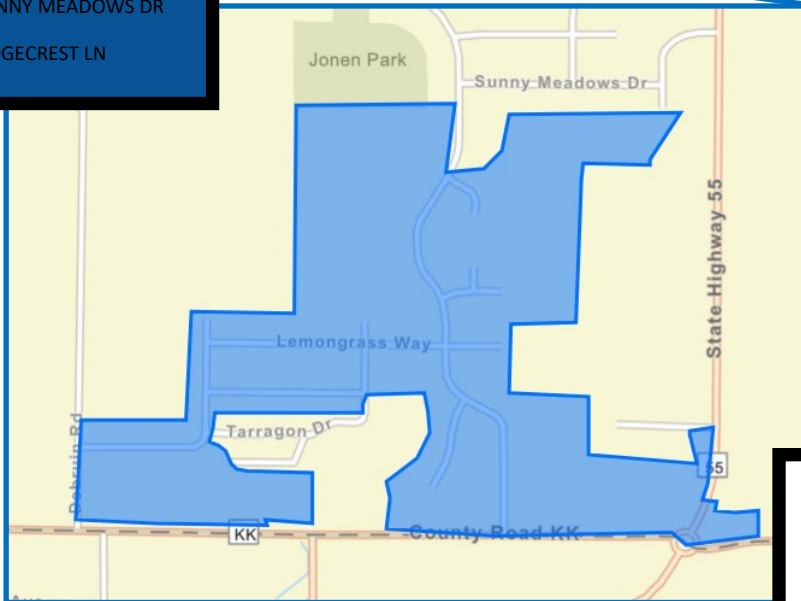

# PROPOSED WORK ZONES FOR THE WEEK OF 7/31/2023 to 8/6/2023

**Shoulder Work Only—No Lane Closures  
Anticipated for This Week**

- \*NEW\* FIBER NETWORK
- CONSTRUCTION
- DODGE ST
- ISLAND ST
- POOL RD
- E 8TH ST
- E 9TH ST
- E 10TH ST
- E 11TH ST
- BOYD AVE
- CLEVELAND AVE
- YORKSHIRE AVE
- PETERS RD
- MAES CT
- AMBER ROSE CT
- CHERRY ST
- PEACH TREE CT
- PLUM TREE CT
- FIG TREE CT
- ORCHARD DR
- EDGEWOOD DR
- PARKER LN
- HILLCREST DR
- RIDGE CT
- EAGLES CT
- FOREST EDGE DR
- WOODLAND LN
- CR Q
- WINDSOR CT
- STAFFORD LN
- NOTTINGHAM LN

- EXISTING FIBER
- NETWORK
- CONSTRUCTION
- LEMONGRASS WAY
- SWEET MEADOW LN
- SPRINGCREST DR
- FIELDCREST DR
- NIKKI LN
- CORIANDER CT
- COUNTY ROAD KK
- STATE HIGHTWAY 55
- CILANTRO LN
- NEWTON LE CT
- SUNNY MEADOWS DR
- RIDGECREST LN