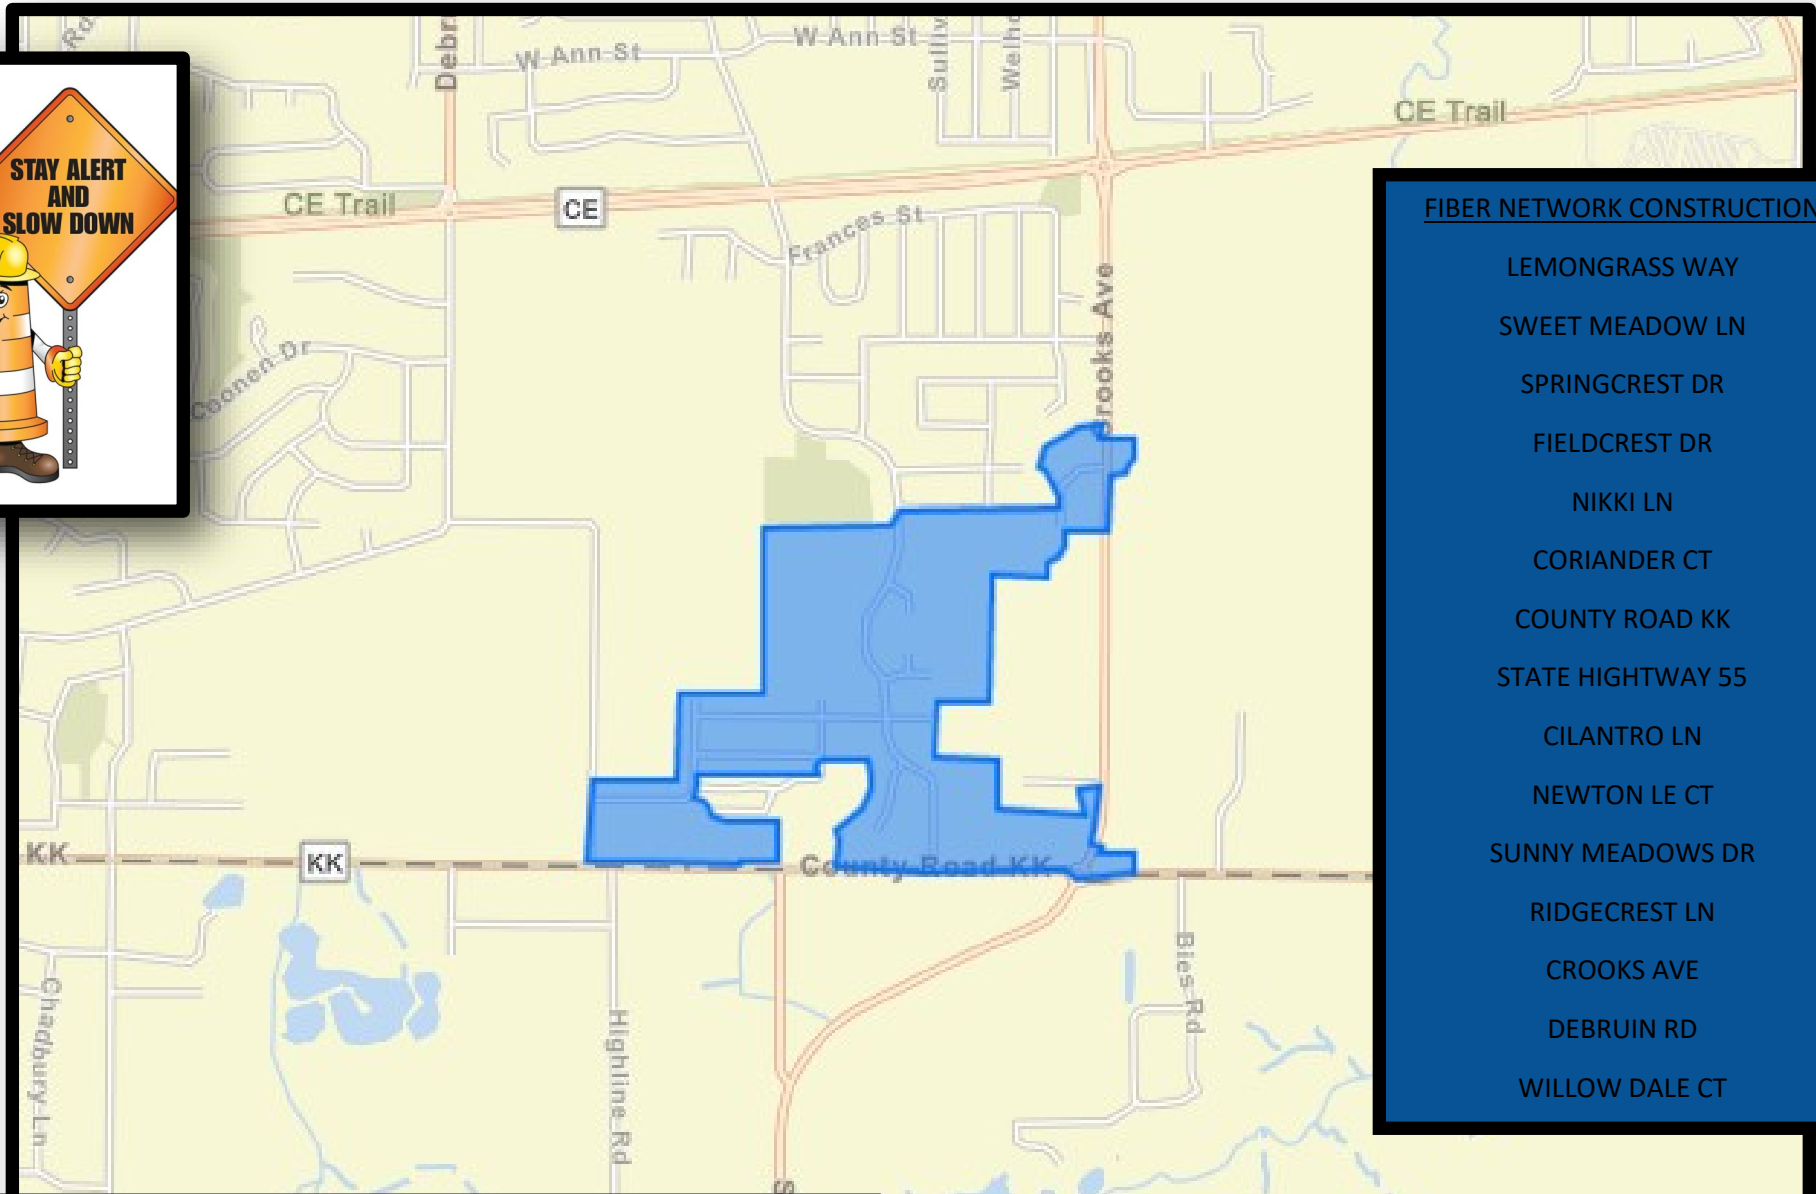

PROPOSED WORK ZONES FOR THE WEEK OF 7/17/2023 - 7/23/2023

- FIBER NETWORK CONSTRUCTION**
- LEMONGRASS WAY
 - SWEET MEADOW LN
 - SPRINGCREST DR
 - FIELDCREST DR
 - NIKKI LN
 - CORIANDER CT
 - COUNTY ROAD KK
 - STATE HIGHTWAY 55
 - CILANTRO LN
 - NEWTON LE CT
 - SUNNY MEADOWS DR
 - RIDGECREST LN
 - CROOKS AVE
 - DEBRUIN RD
 - WILLOW DALE CT

PROPOSED WORK ZONE LEGEND

 FIBER NETWORK CONSTRUCTION

**Shoulder Work Only—No Lane Closures
Anticipated for This Week**