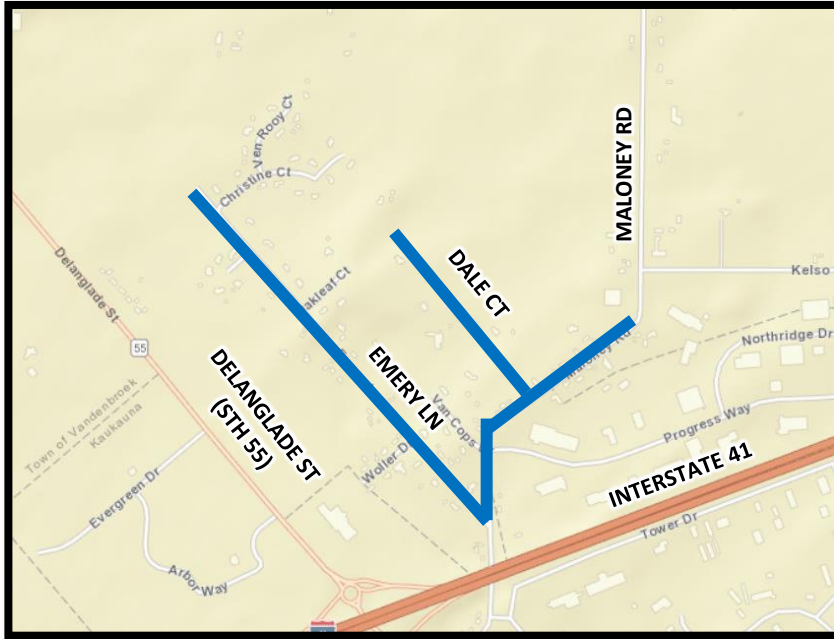

# PROPOSED WORK ZONES FOR THE WEEK OF 04/03/2022 – 04/09/2022

## PROPOSED WORK ZONE LEGEND

- █ FIBER NETWORK CONSTRUCTION
- █ FIBER SPLICING

*Shoulder Work Only –  
No Lane Closures Anticipated  
for This Week*

### FIBER NETWORK CONSTRUCTION

- DALE CT
- EMERY LN
- FLORENCE ST
- GREEN BAY RD (STH 96)
- LAWE ST (CTH J)
- MALONEY RD

### FIBER SPLICING

- W ANN ST
- BUCHANAN ST
- THELEN AVE