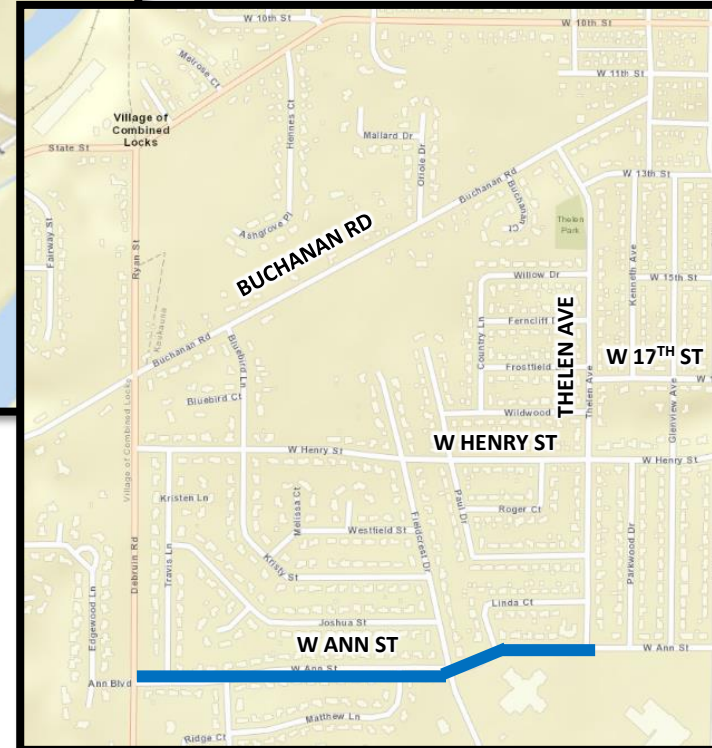

PROPOSED WORK ZONES FOR THE WEEK OF 02/06/2022 – 02/12/2022

PROPOSED WORK ZONE LEGEND

 FIBER NETWORK CONSTRUCTION

FIBER NETWORK CONSTRUCTION

- W ANN ST
- CHRISTINE ST
- EMERY LN
- FARMLAND DR

*Shoulder Work Only –
No Lane Closures Anticipated
for This Week*