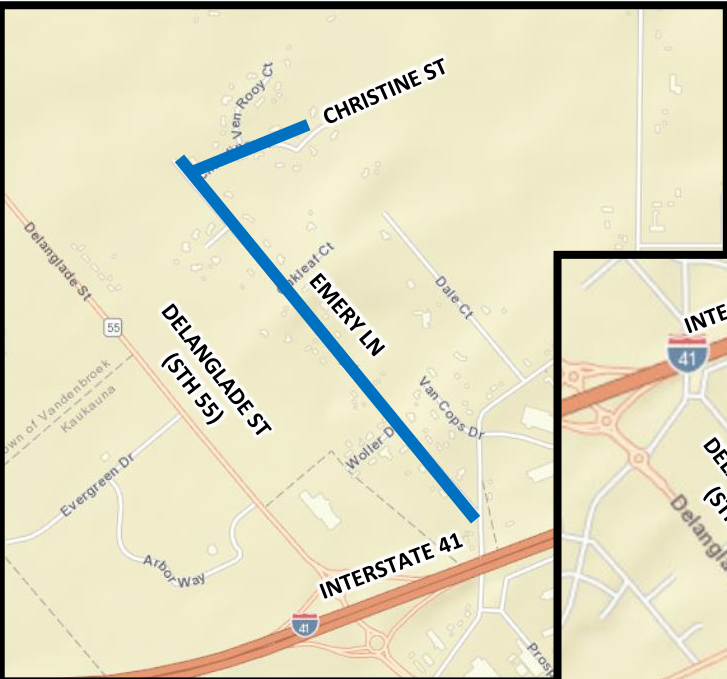

PROPOSED WORK ZONES FOR THE WEEK OF 02/06/2022 – 02/12/2022

PROPOSED WORK ZONE LEGEND

 FIBER NETWORK CONSTRUCTION

FIBER NETWORK CONSTRUCTION

- W ANN ST
- CHRISTINE ST
- EMERY LN
- FARMLAND DR

*Shoulder Work Only –
No Lane Closures Anticipated
for This Week*