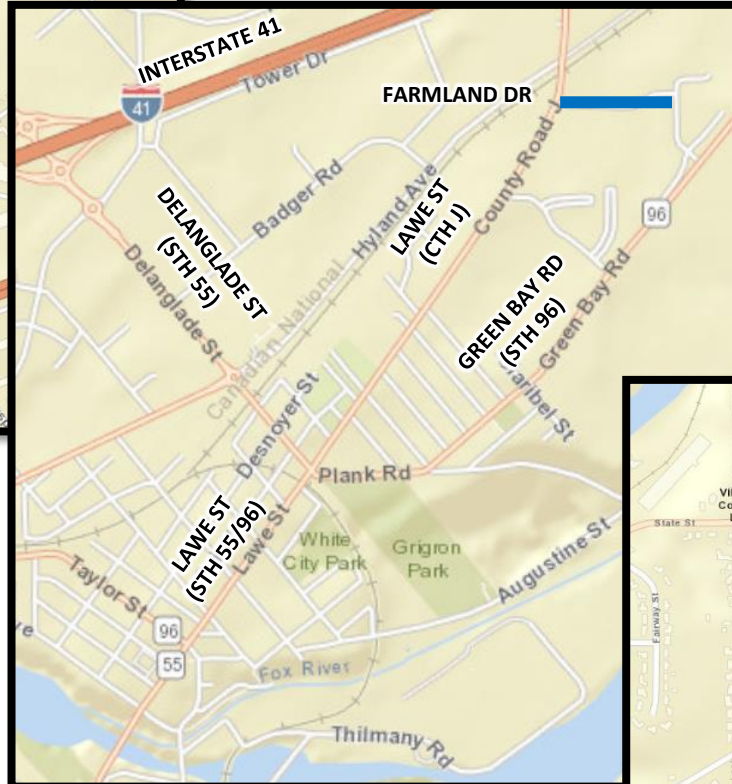

PROPOSED WORK ZONES FOR THE WEEK OF 02/06/2022 – 02/12/2022

PROPOSED WORK ZONE LEGEND

 FIBER NETWORK CONSTRUCTION

FIBER NETWORK CONSTRUCTION

- W ANN ST
- CHRISTINE ST
- EMERY LN
- FARMLAND DR

*Shoulder Work Only –
No Lane Closures Anticipated
for This Week*