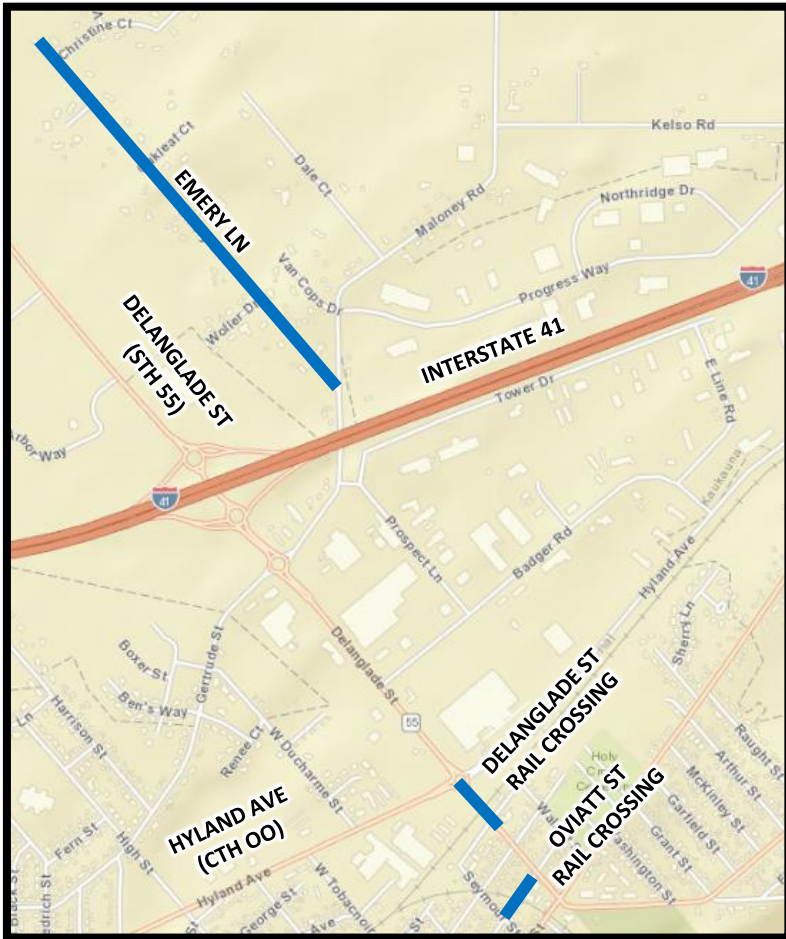

**Shoulder Work Only –
No Lane Closures Anticipated
for This Week**

**PROPOSED WORK ZONES FOR THE
WEEK OF 01/09/2022 – 01/15/2022**

PROPOSED WORK ZONE LEGEND

-  FIBER NETWORK CONSTRUCTION
-  FIBER SPLICING

FIBER NETWORK CONSTRUCTION

- DELANGLADE ST RAIL CROSSING
- EMERY LN
- OVIATT ST RAIL CROSSING
- THELEN AVE