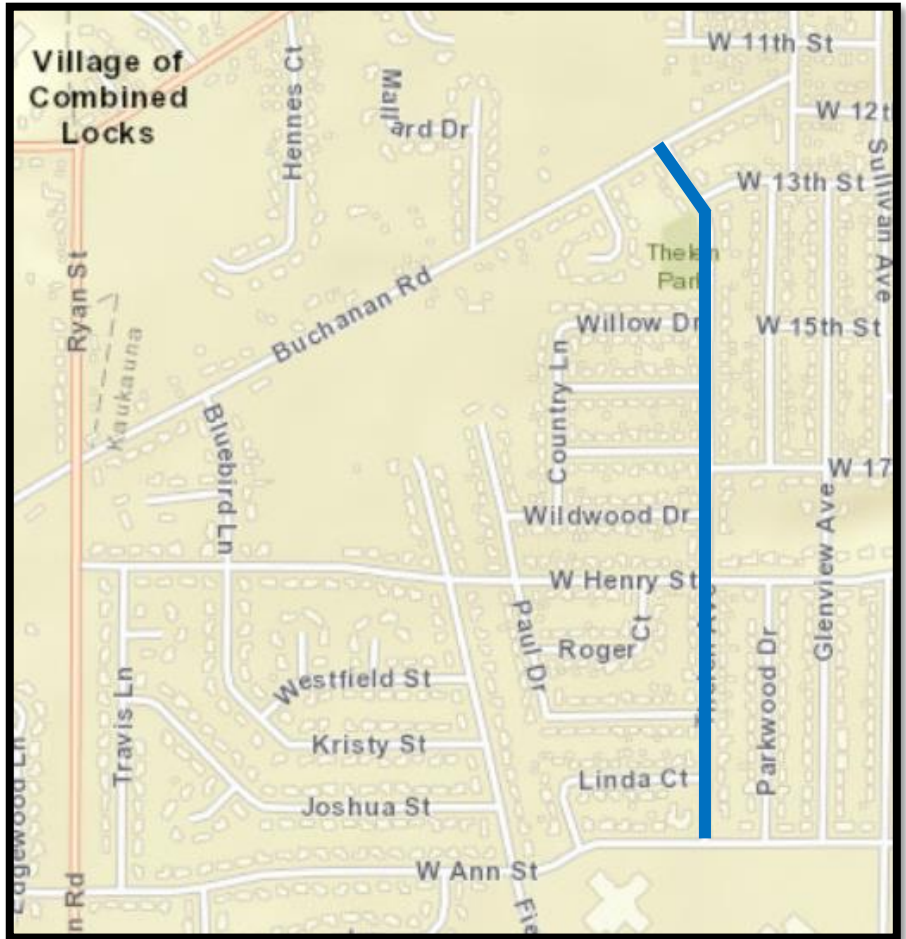

**Shoulder Work Only –
No Lane Closures Anticipated
for This Week**

**PROPOSED WORK ZONES FOR THE
WEEK OF 01/09/2022 – 01/15/2022**

PROPOSED WORK ZONE LEGEND

-  FIBER NETWORK CONSTRUCTION
-  FIBER SPLICING

FIBER NETWORK CONSTRUCTION

- DELANGLADE ST RAIL CROSSING
- EMERY LN
- OVIATT ST RAIL CROSSING
- THELEN AVE