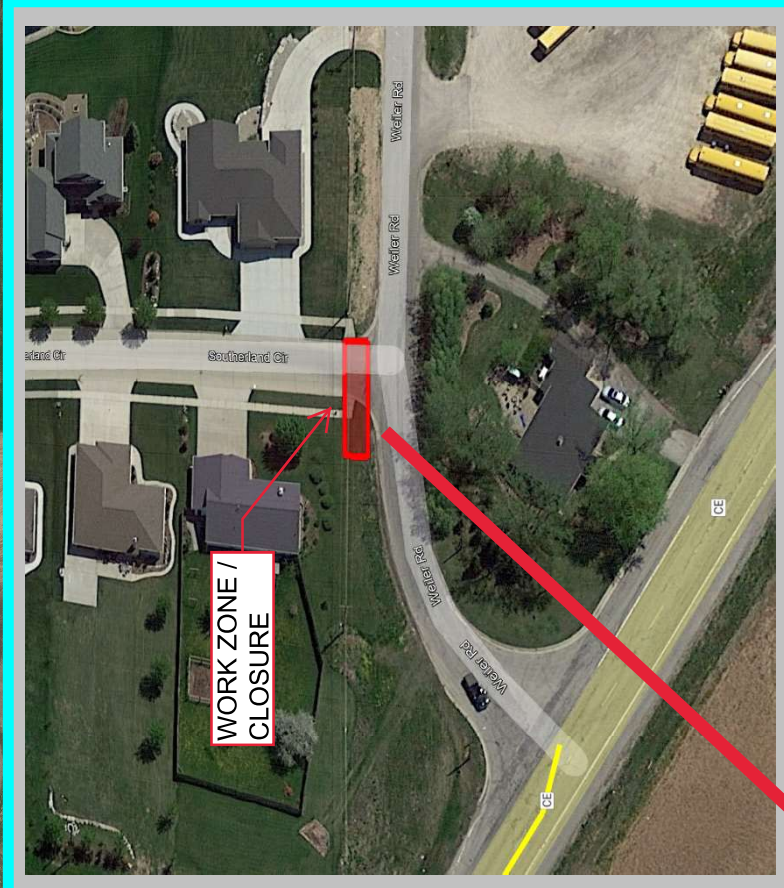

# ROAD CLOSURE

Southerland Circle at Weiler Road  
Thursday November 4th, 8 am - 2 pm

USE ROUTE TO  
HAAS ROAD

WORK ZONE /  
CLOSURE

WORK ZONE /  
CLOSURE

KOBUSSEN BUS

1000 ft