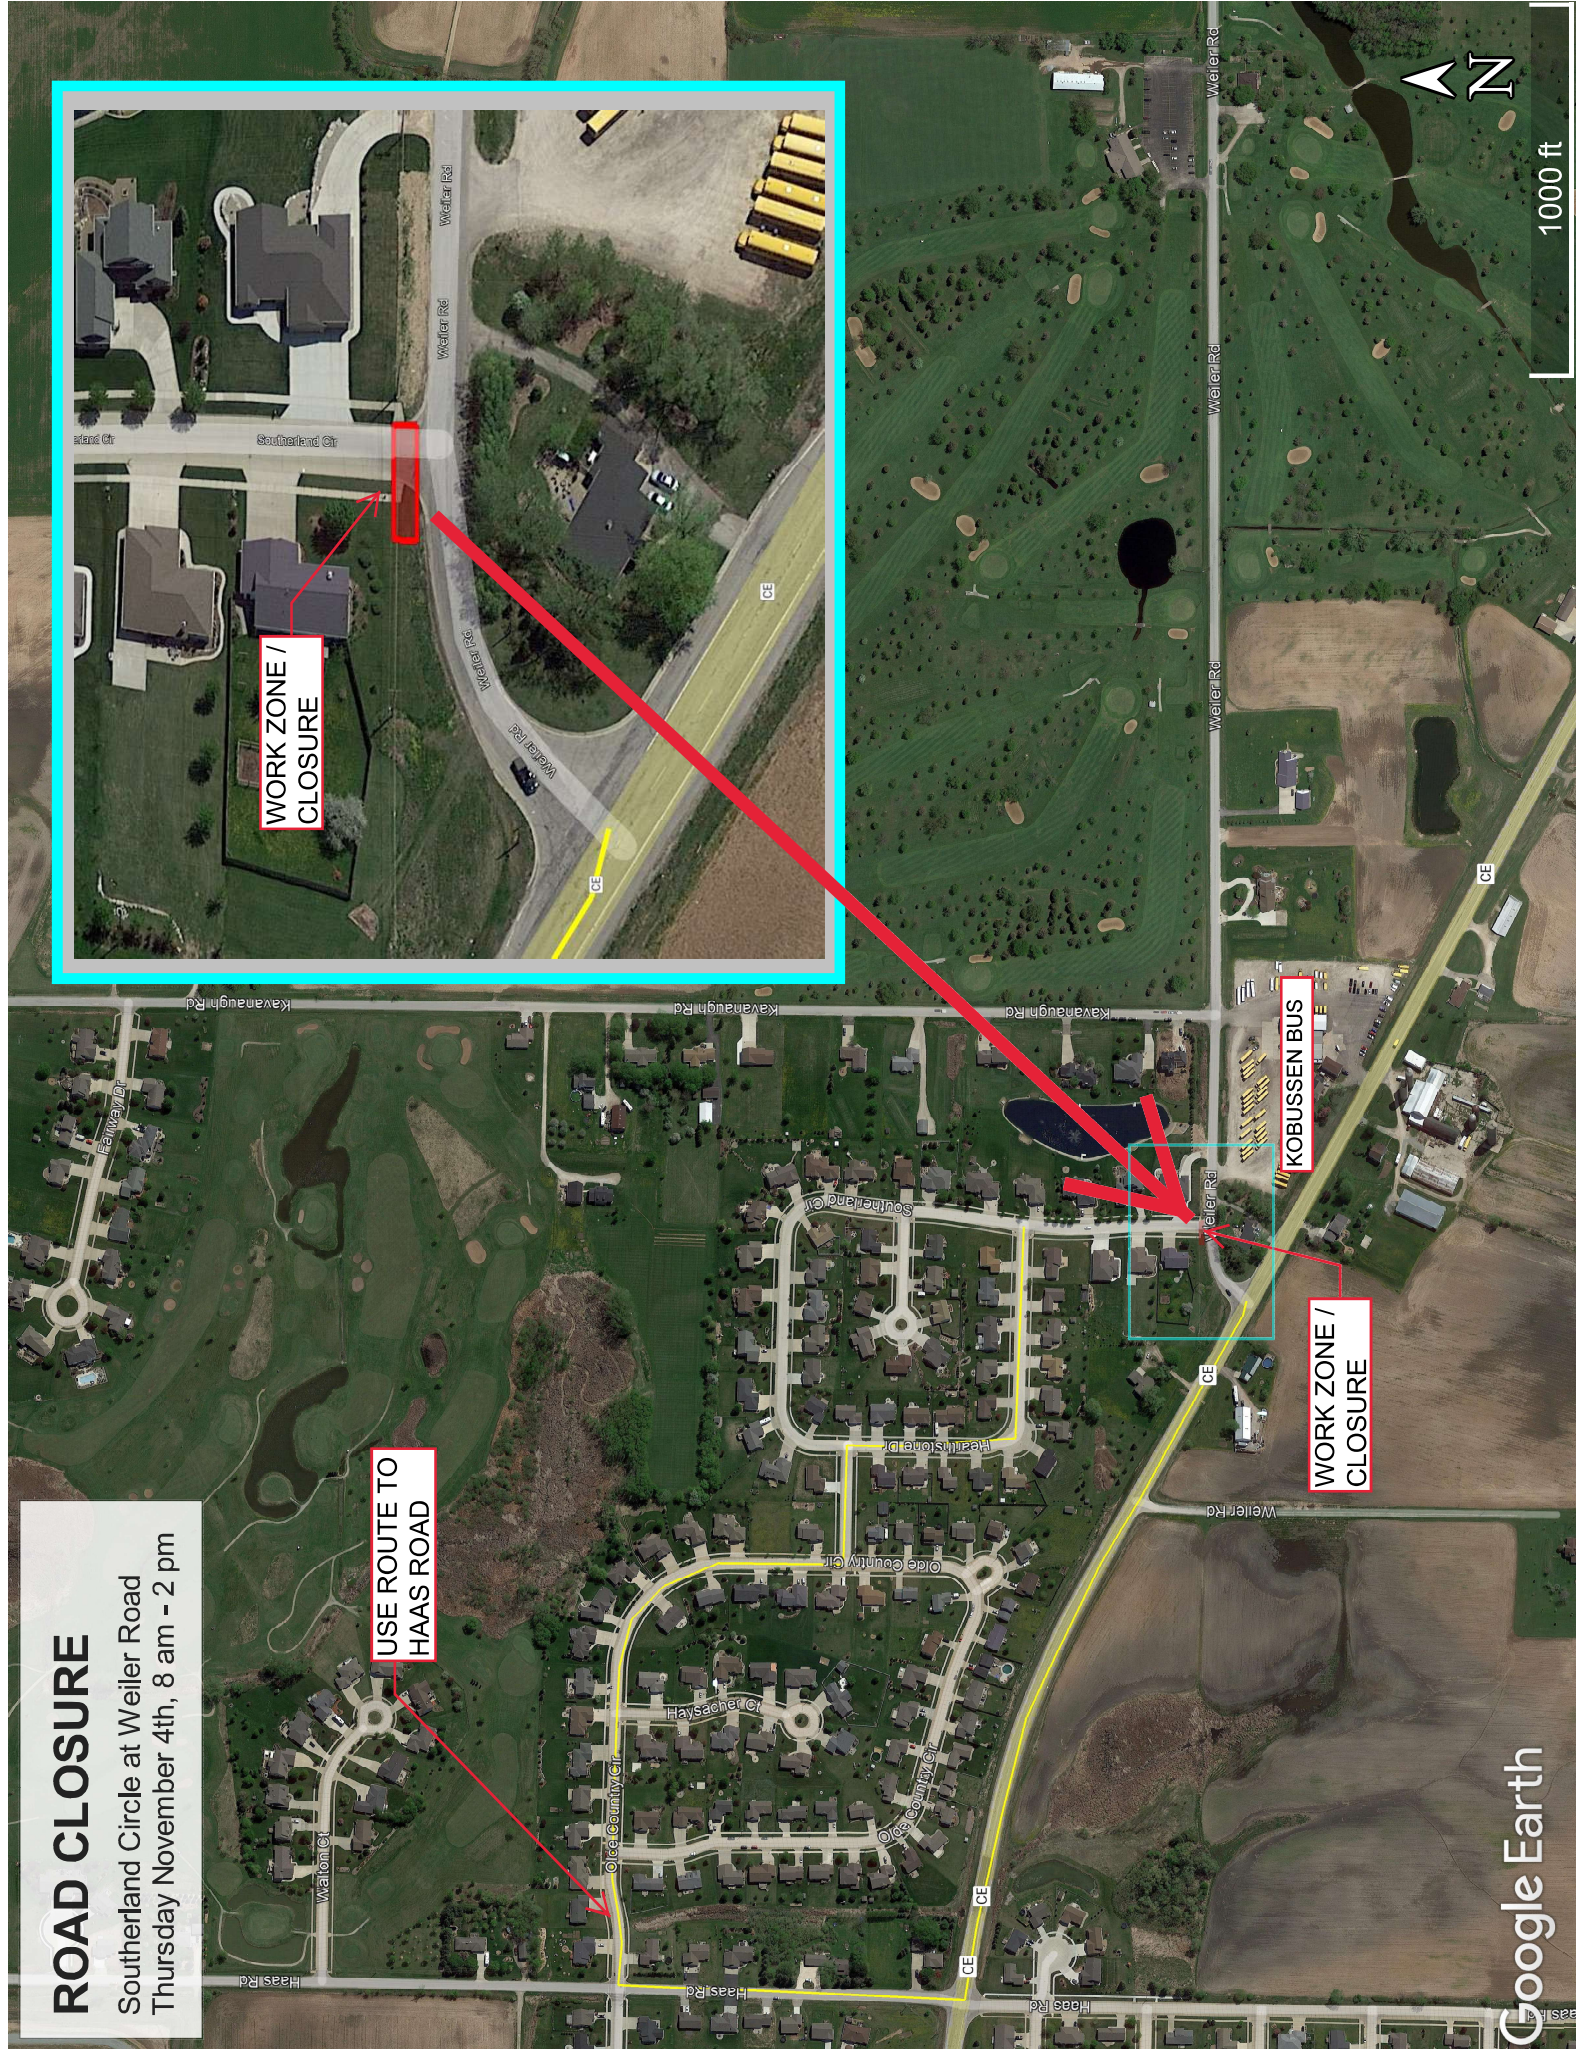

# ROAD CLOSURE

Southerland Circle at Weiler Road  
Thursday November 4th, 8 am - 2 pm

USE ROUTE TO  
HAAS ROAD

WORK ZONE /  
CLOSURE

WORK ZONE /  
CLOSURE

KOBUSSEN BUS

1000 ft