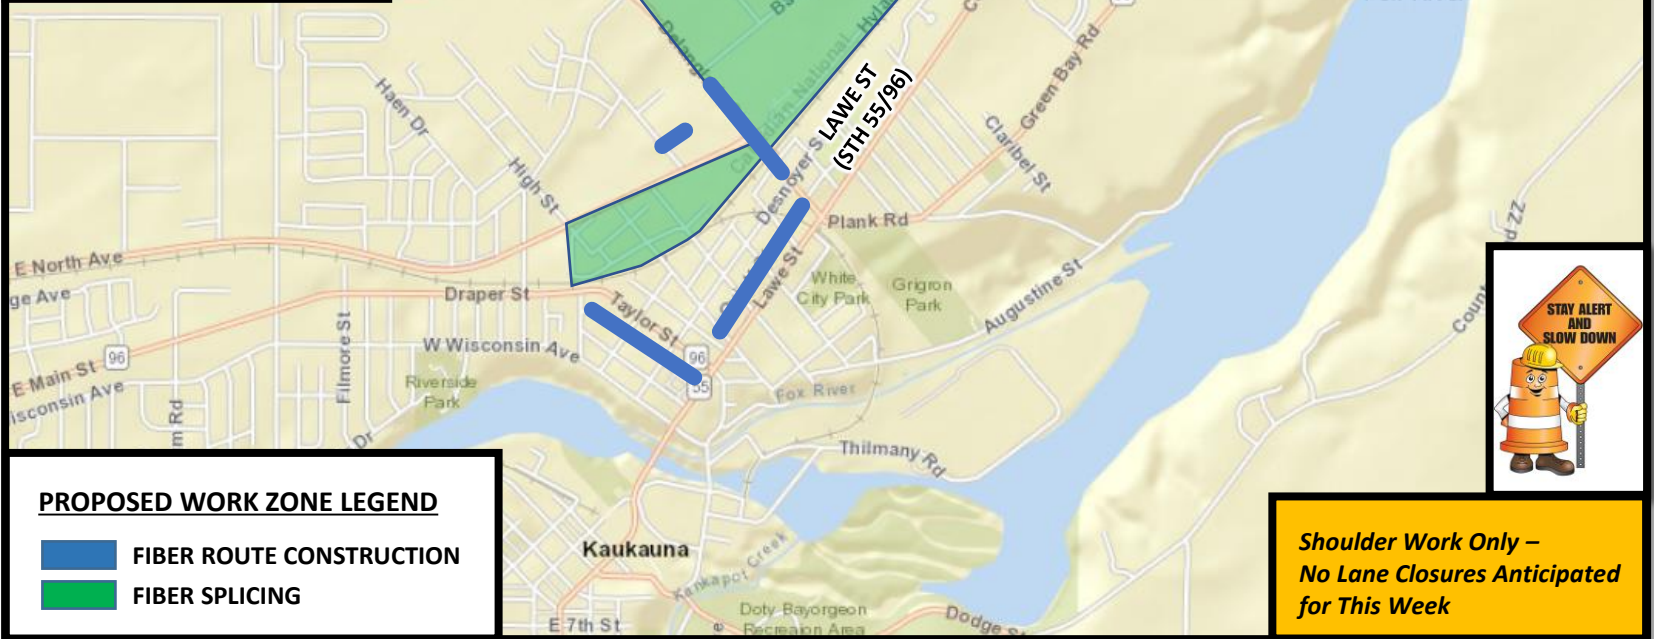

PROPOSED WORK ZONES FOR THE WEEK OF 10/17/2021 – 10/23/2021

FIBER ROUTE CONSTRUCTION

DELANGLADE ST (STH 55)
DENISE CT
E FRONTAGE RD
E HYLAND AVE
OVIATT ST
SARAH ST

FIBER SPlicing AREA

BADGER RD
DELANGLADE ST
DRIESSEN DR
ELECTRIC CITY BLVD
KELSO RD
E LINE RD
MALONEY RD
PROGRESS WAY
PROSPECT LN
TOWER DR

PROPOSED WORK ZONE LEGEND

- FIBER ROUTE CONSTRUCTION
- FIBER SPlicing AREA

**Shoulder Work Only –
No Lane Closures Anticipated
for This Week**