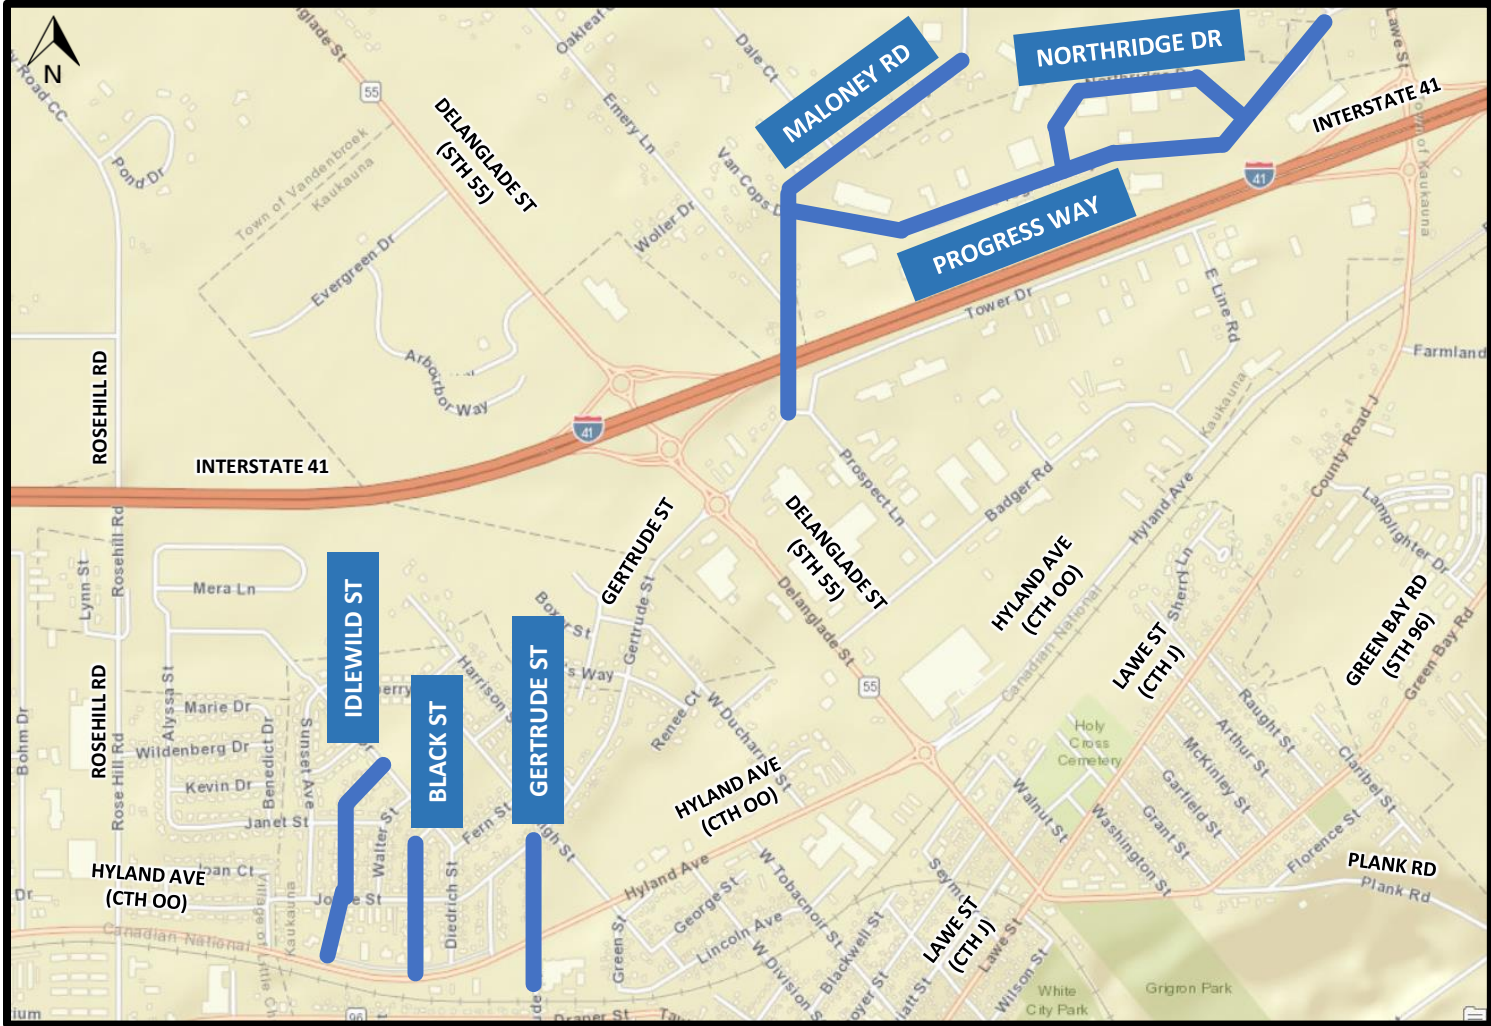

PROPOSED WORK ZONES FOR THE WEEK OF 06/28/2021 - 07/02/2021

LEGEND

 PROPOSED WORK ZONE

**Shoulder Work Only –
No Lane Closures Anticipated
for This Week**

TDS WORK ZONES

| | |
|---------------------|-------------------------|
| 205-230 BLACK ST | N1699-N1899 MALONEY RD |
| 500-650 DIEDRICH ST | 2300-2700 NORTHRIDGE DR |
| 500-550 GERTRUDE ST | 1700-3350 PROGRESS WAY |
| 200-250 IDLEWILD ST | |