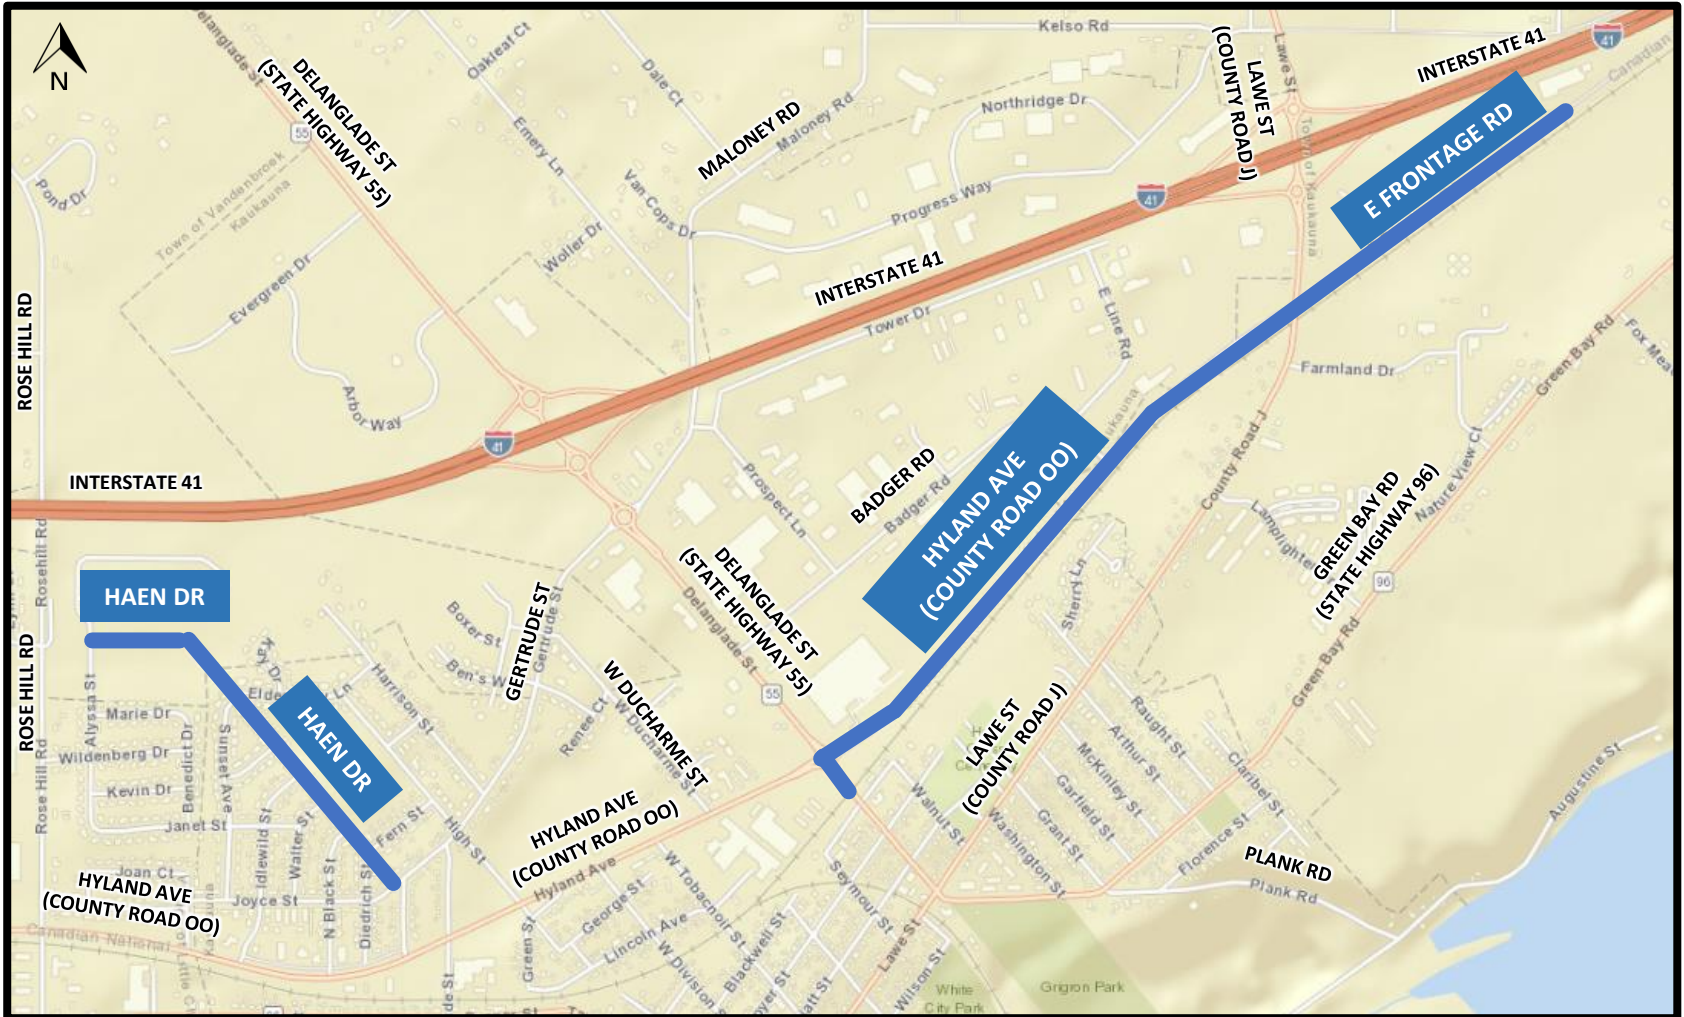

PROPOSED WORK ZONES FOR THE WEEK OF 06/07/2021 - 06/11/2021

LEGEND

 PROPOSED WORK ZONE

**Shoulder Work Only –
No Lane Closures Anticipated for This Week**

TDS WORK ZONES

1101-1500 HAEN DR
1201-2600 HYLAND AVE
1800-3100 E FRONTAGE RD