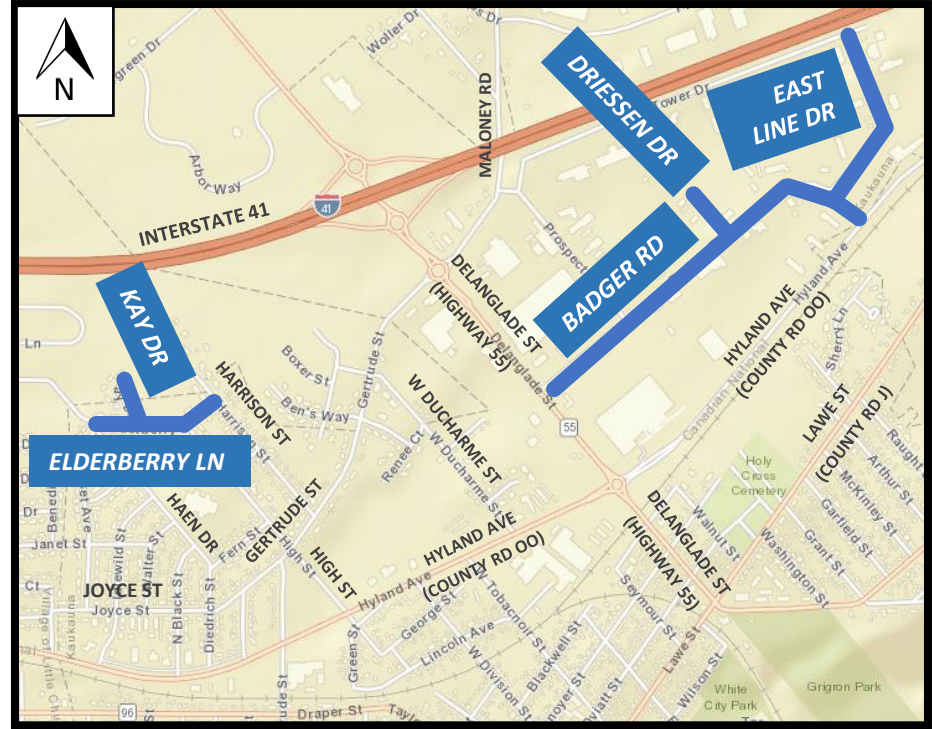

# PROPOSED WORK ZONES FOR THE WEEK OF 05/24/2021 - 05/28/2021

## LEGEND

 PROPOSED WORK ZONE

### CABINET WORK ZONE LOCATIONS

-  100 W DIVISION ST
-  1421 THELEN AVE
-  501 W ANN ST

### FIBER NETWORK CONSTRUCTION

- 1150-2201 BADGER RD
- 1000-1199 DRIESSEN DR
- 700-899 EAST LINE DR
- 650-710 ELDERBERRY LN
- 1300-1351 KAY DR

**Shoulder Work Only –  
No Lane Closures Anticipated for  
This Week.**