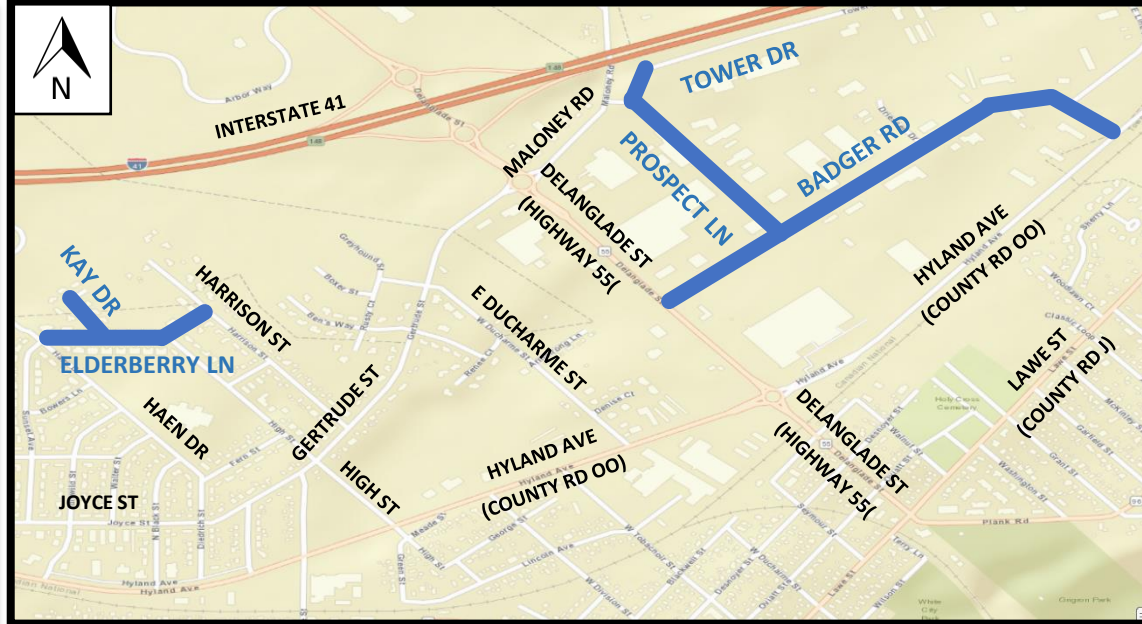

PROPOSED WORK ZONES FOR THE WEEK OF 05/17/2021 - 05/21/2021

LEGEND

PROPOSED WORK ZONE

CABINET WORK ZONE LOCATIONS

- 1** 100 W DIVISION ST
- 2** 1421 THELEN AVE
- 3** 501 W ANN ST

*Shoulder Work Only –
No Lane Closures Anticipated for
This Week.*

FIBER NETWORK CONSTRUCTION

- 1150-2201 BADGER RD
- 650-710 ELDERBERRY LN
- 1300-1351 KAY DR
- 1020-1300 PROSPECT LN
- 1451 TOWER DR