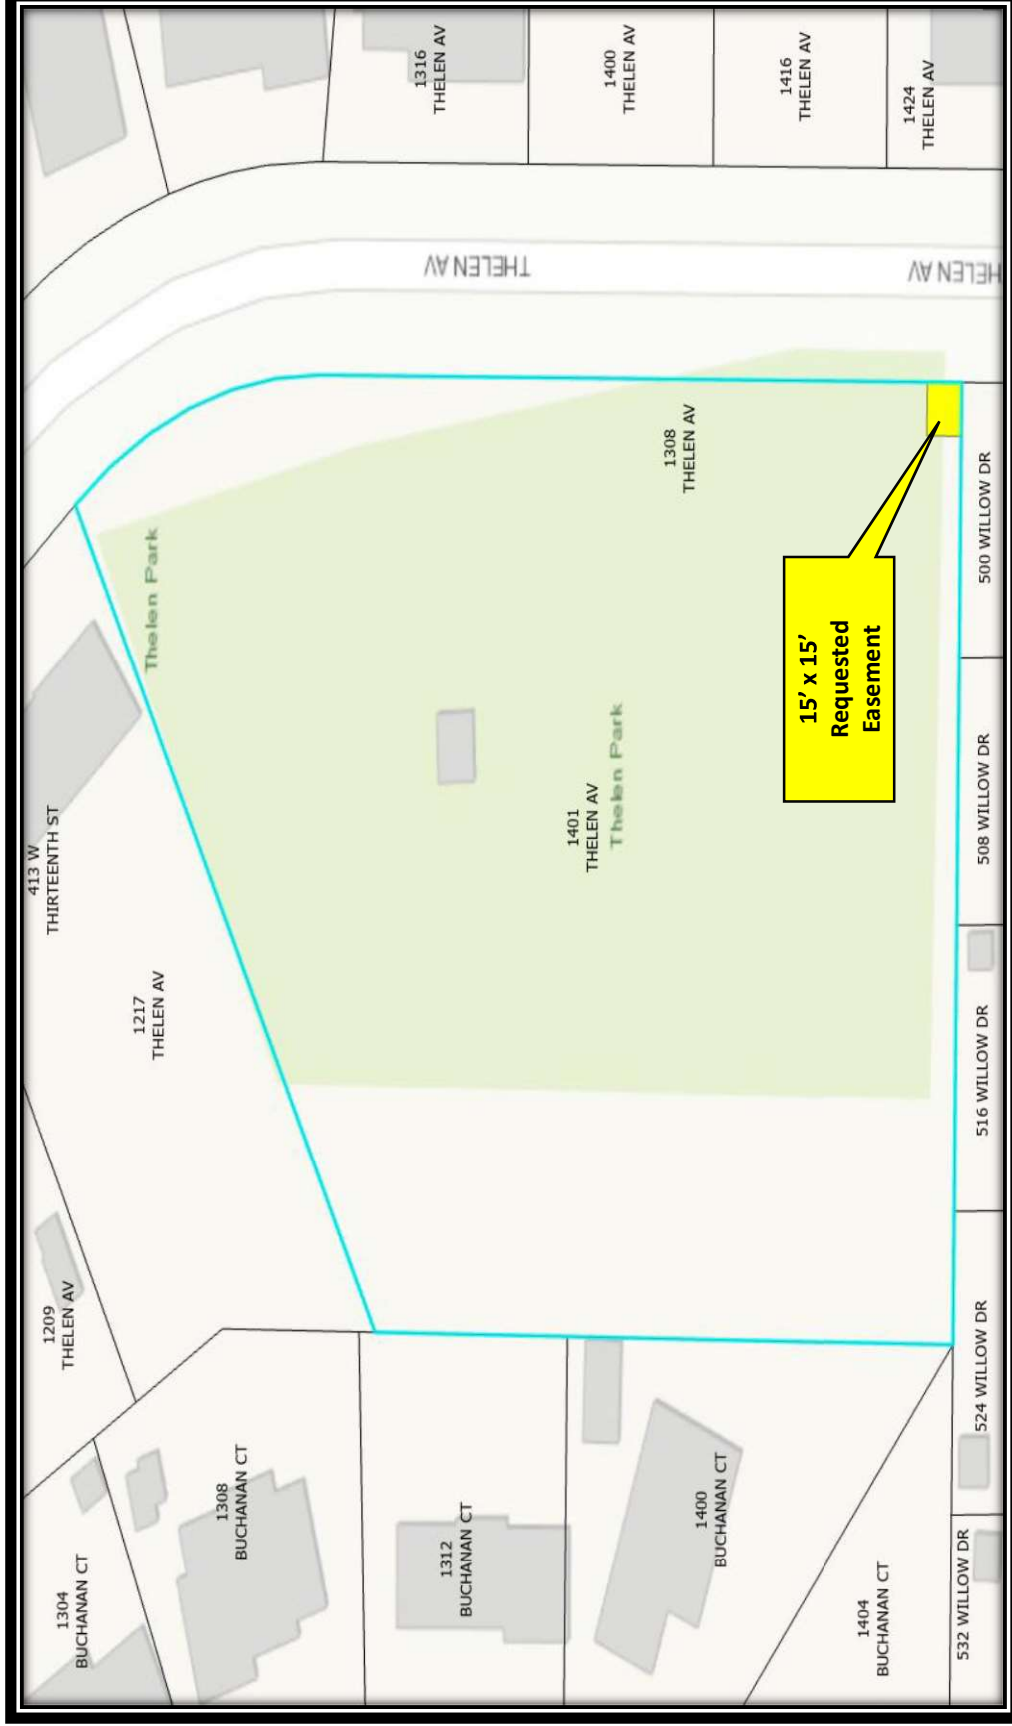

# 15' x 15' REQUESTED EASEMENT LOCATION & DETAILS

TDS Metrocom will be installing a cabinet in a 15'x15' easement within Thelen Park. The cabinet will be a 5'x5'x5' almond-colored cabinet (see side picture for an example)

This cabinet is the center hub (node) of the TDS fiber that will increase internet speeds throughout the City of Kaukauna south of the Fox River shoreline and southeastern Kaukauna(County Rd CE & Haas Rd area).