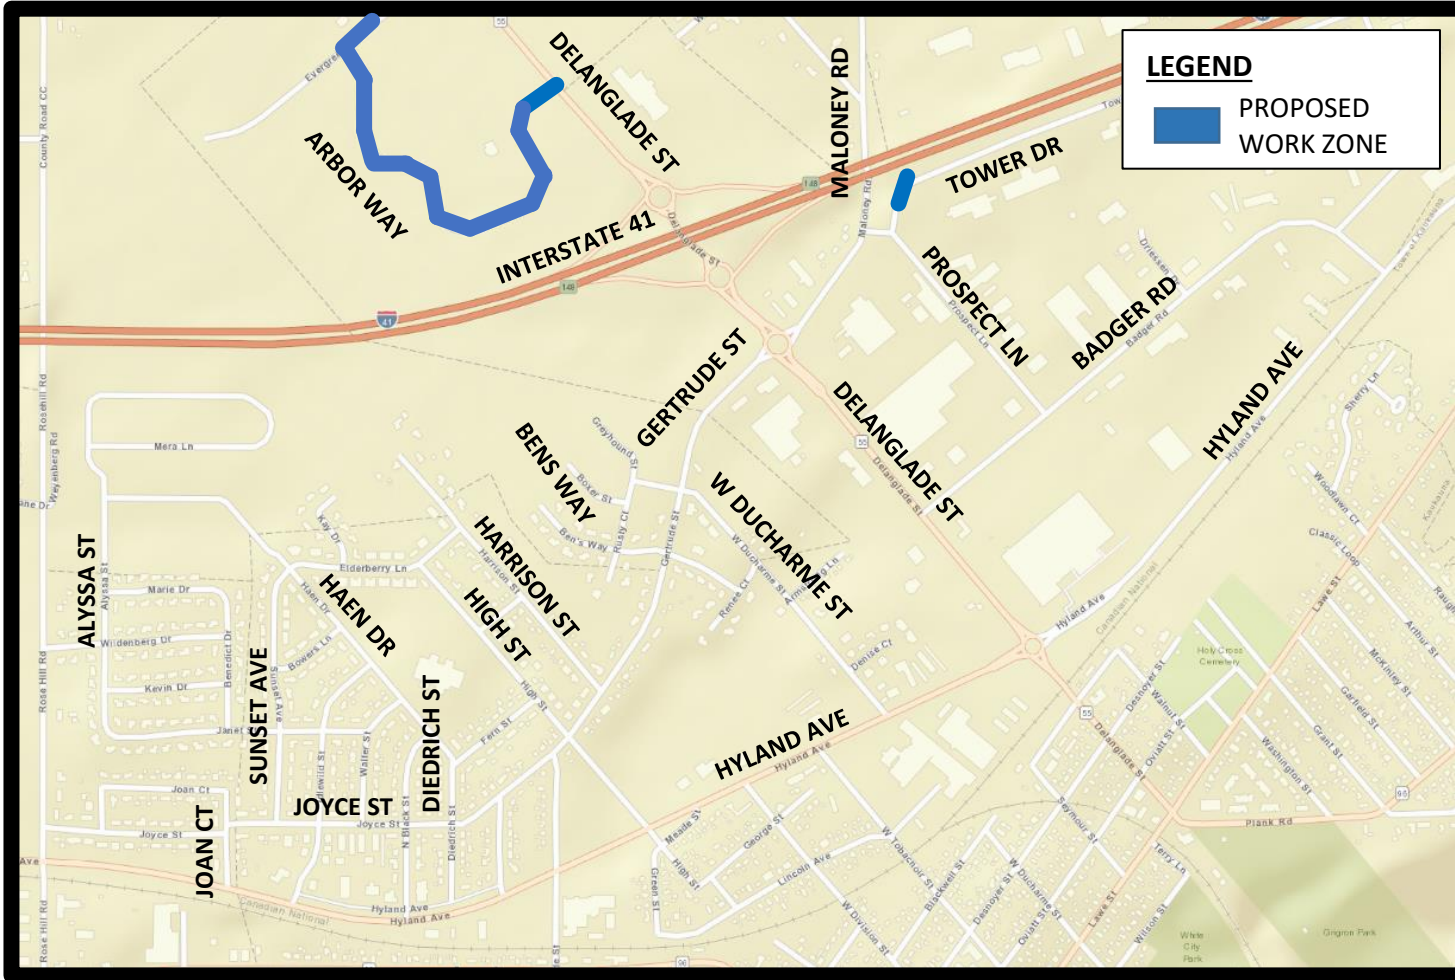

PROPOSED WORK ZONES FOR THE WEEK OF 04/05/2021 - 04/09/2021

TDS WORK ZONES

- 1401-1600 ARBOR WAY
- 930-940 EVERGREEN DR
- 1451 TOWER DR

*Shoulder Work Only –
No Lane Closures Anticipated
for This Week.*