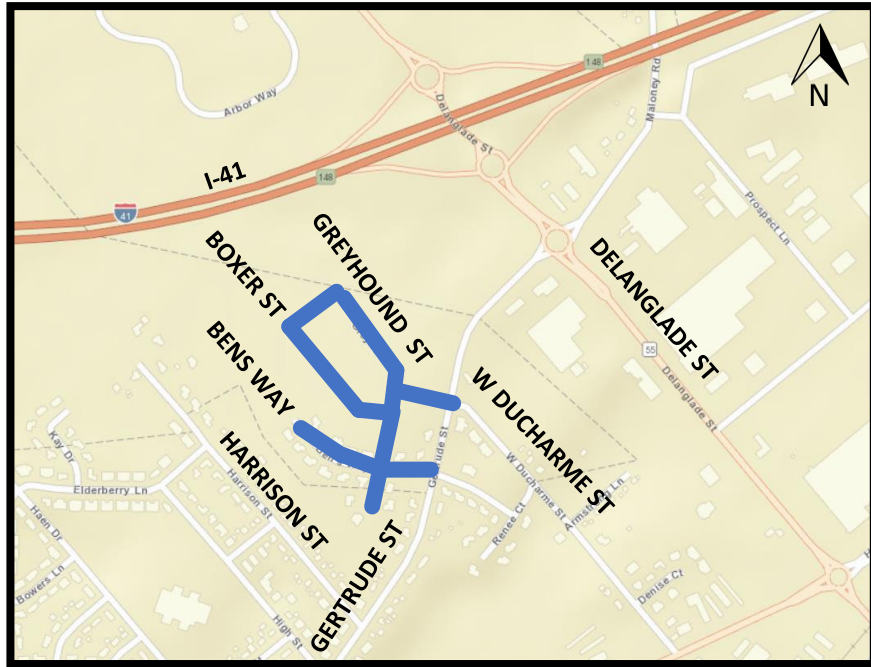

PROPOSED WORK ZONES FOR THE WEEK OF 04/12/2021 - 04/16/2021

LEGEND

 PROPOSED WORK ZONE

TDS WORK ZONES

- 1200-1400 GREYHOUND ST
- 900-1050 BETTER DR
- 1200-1400 BOXER ST
- 1200-1299 BENS WAY
- 800-900 RUSTY CT
- THELEN PARK

*Shoulder Work Only –
No Lane Closures Anticipated
for This Week.*