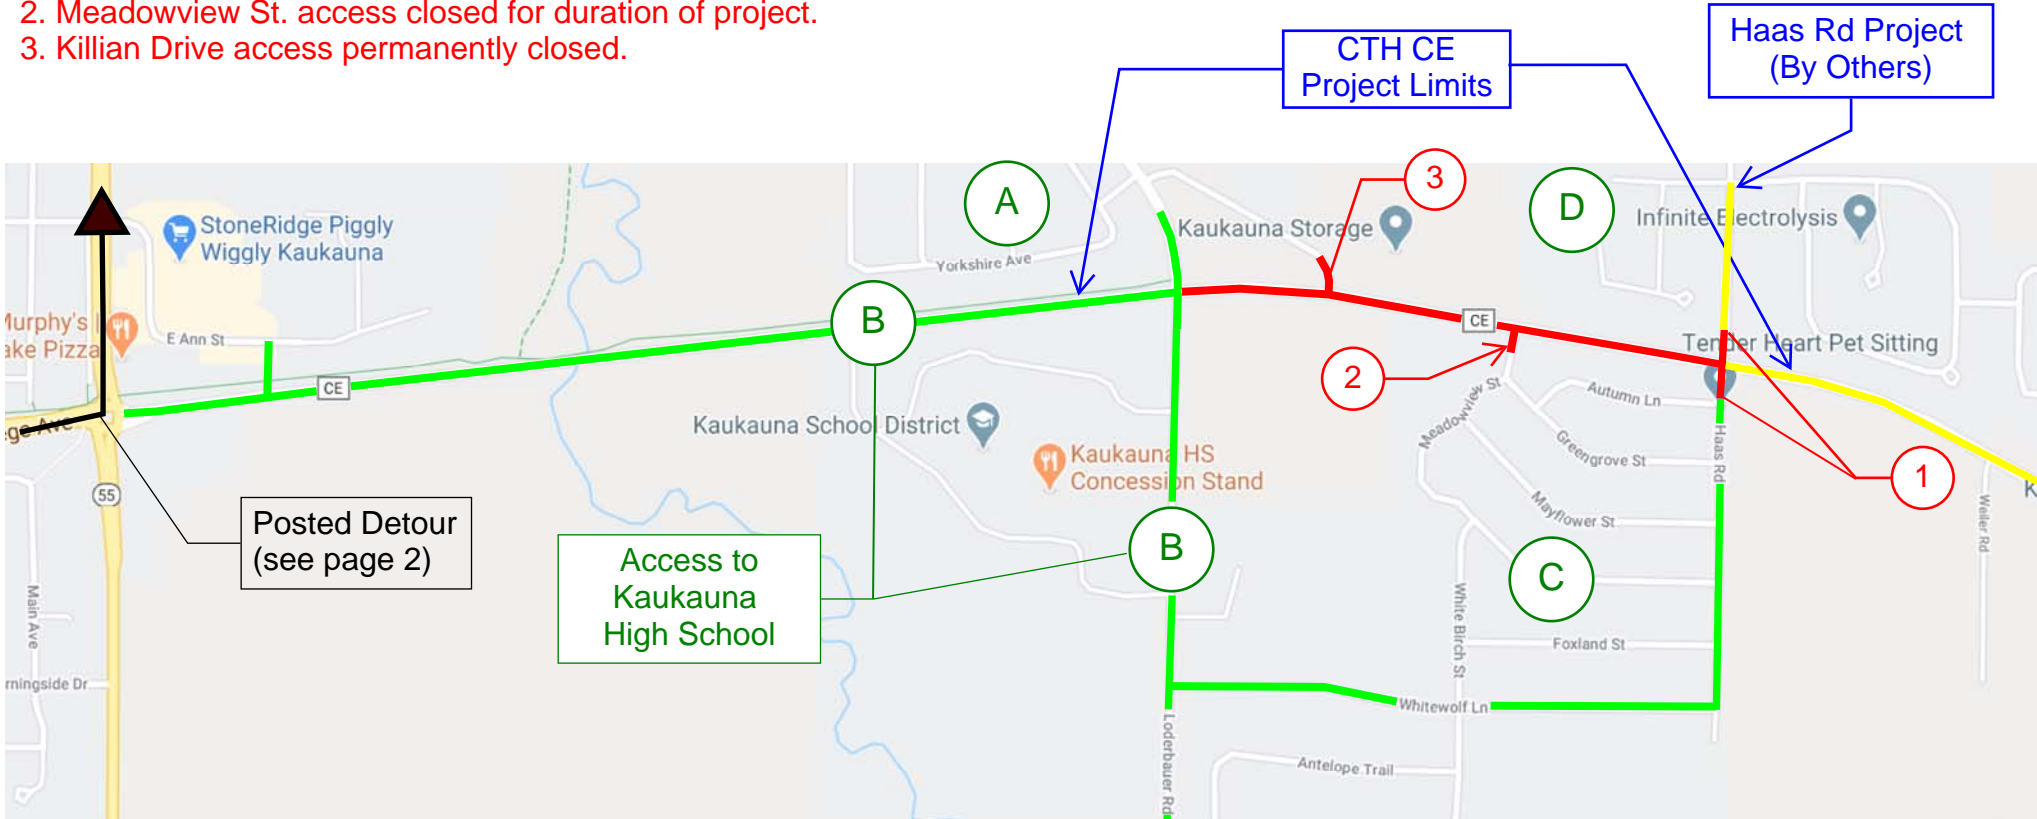

- █ Closed to all traffic.
- █ Open to local traffic.
- █ Open to all traffic.

Current Traffic Restrictions

1. CTH CE and Haas Rd intersection to close 7/29/2020 to 8/14/2020.
2. Meadowview St. access closed for duration of project.
3. Killian Drive access permanently closed.

Posted Detour for Thru Traffic (see next page)

- CTH CE to STH 55 to CTH Z to CTH GG (EB)
- CTH GG to CTH Z to STH 55 to CTH CE (WB)

Access for Local Traffic

- A. North of the project: utilize CTH Q/Loderbauer Road and CTH CE to the west of CTH Q/Loderbauer Road.
- B. South and West of the project (including KHS): utilize Loderbauer Road to CTH KK or CTH CE to WIS 55.
- C. South and East of the project: utilize Whitewolf Lane to CTH Q/Loderbauer Road.
- D. North and East of the project: utilize Haas Road.