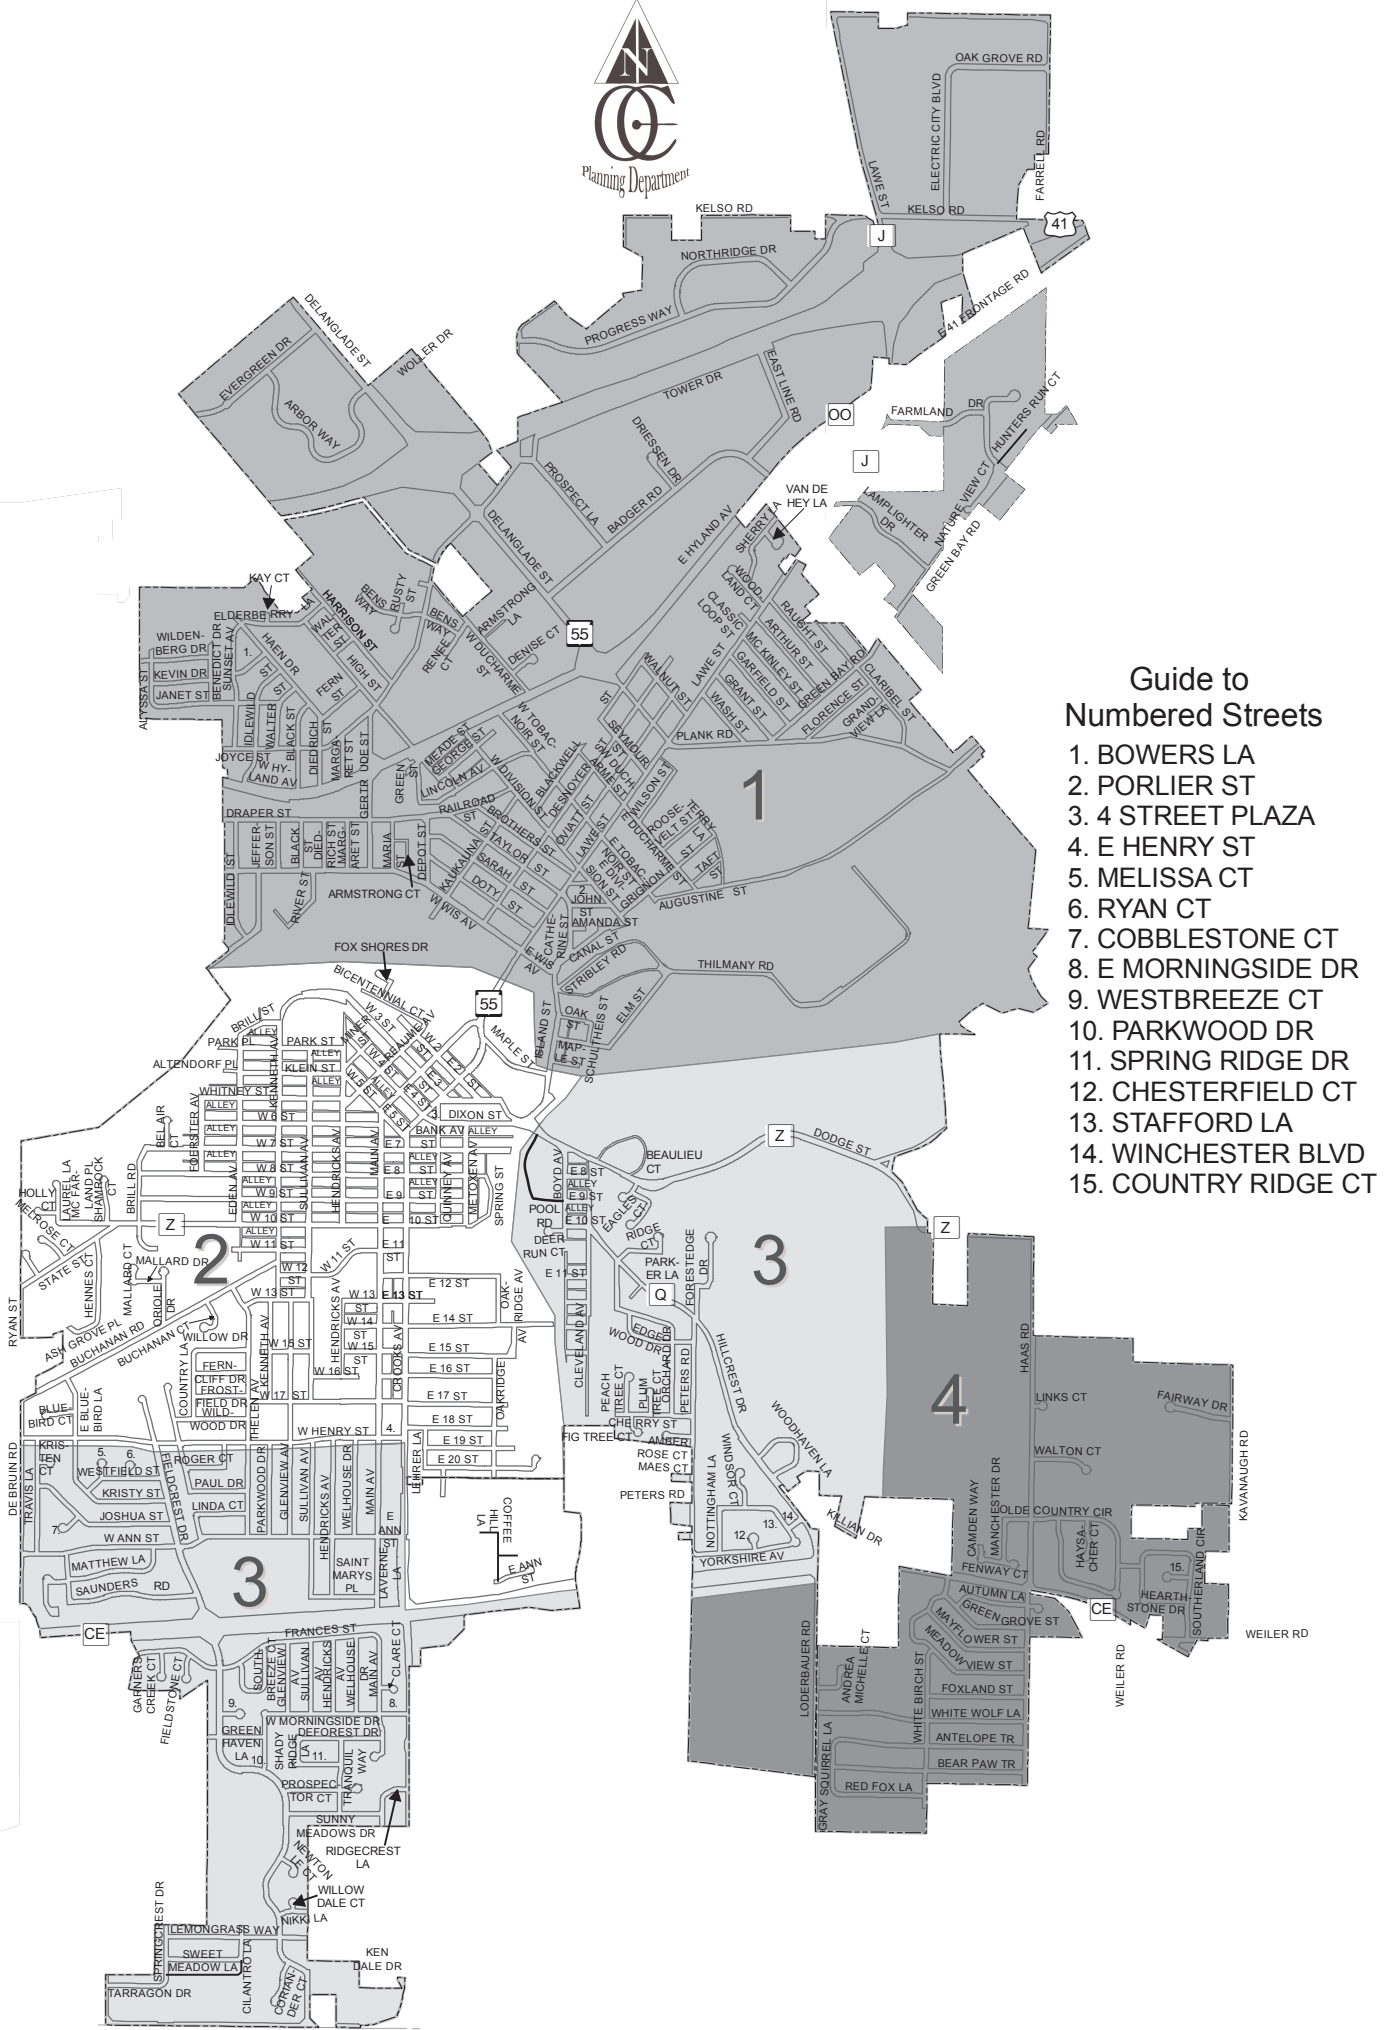

# City of Kaukauna Recycling Collection Schedule

## Guide to Numbered Streets

1. BOWERS LA
2. PORLIER ST
3. 4 STREET PLAZA
4. E HENRY ST
5. MELISSA CT
6. RYAN CT
7. COBBLESTONE CT
8. E MORNINGSIDE DR
9. WESTBREEZE CT
10. PARKWOOD DR
11. SPRING RIDGE DR
12. CHESTERFIELD CT
13. STAFFORD LA
14. WINCHESTER BLVD
15. COUNTRY RIDGE CT

## Curbside recycling to resume the week of March 30th

- 1** Monday Recycling Pick Up
- 2** Tuesday Recycling Pick Up
- 3** Wednesday Recycling Pick Up
- 4** Thursday Recycling Pick Up

Printed by Outagamie County GIS  
3/16/2009